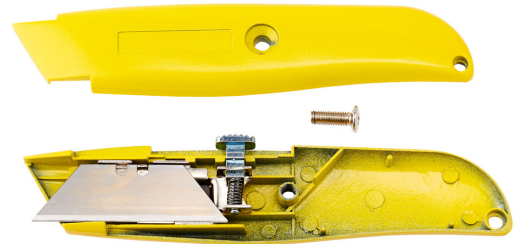

#### Fixed Blade Utility Knife

#01030

- Easy-open thumbscrew allows for quick blade changes
- Includes 5 Premium High Carbon Steel Blades
- Extra blade storage in handle
- Magnetic blade retainer prevents accidental blade drop when handle is opened
- Non-slip textured handle
- Optimal size for drywall
- Bright yellow color is easy to find on the jobsite
- Rugged metal body for strength and durability

#### Retractable Utility Knife

#01040

- 3 position blade retracts into handle for safety
- Includes 5 Premium High Carbon Steel Blades
- Extra blade storage in handle
- Magnetic blade retainer prevents accidental blade drop when handle is opened
- Interlocking nose holds blades securely for safe operation
- Bright yellow color is easy to find on the jobsite
- 6 in. handle is crafted from steel for strength and durability