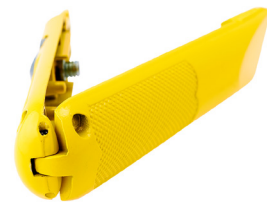

#### Fixed Blade Utility Knife

#01030

- Easy-open thumbscrew allows for quick blade changes
- Includes 5 Premium High Carbon Steel Blades
- Extra blade storage in handle
- Magnetic blade retainer prevents accidental blade drop when handle is opened
- Non-slip textured handle
- Optimal size for drywall
- Bright yellow color is easy to find on the jobsite
- Rugged metal body for strength and durability

#### Retractable Utility Knife

#01040

- 3 position blade retracts into handle for safety
- Includes 5 Premium High Carbon Steel Blades
- Extra blade storage in handle
- Magnetic blade retainer prevents accidental blade drop when handle is opened
- Interlocking nose holds blades securely for safe operation
- Bright yellow color is easy to find on the jobsite
- 6 in. handle is crafted from steel for strength and durability